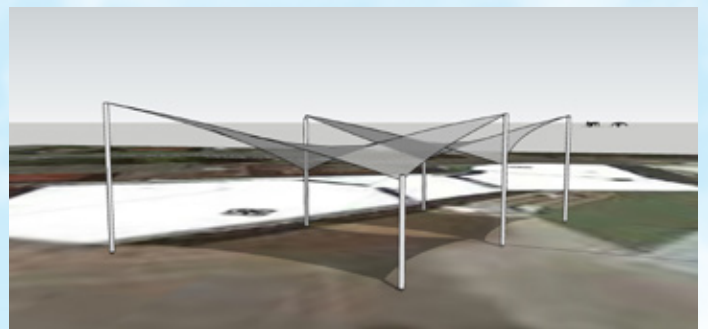

Double Hypar Shade Sails

Simple, Elegant and Effective

Two classic Four Sided Sails twisted to give the great coverage and an aesthetic appeal. They can fit within areas that are not symmetrical and hard for structures to reach.

These sails represent the good value for money delivering maximum shade over playgrounds and recreational areas.

Features:

- Commercial Grade Shade Cloth greater high UV protection
- 10-15 Year Warranty against UV Degradation
- Marine Grade Stainless Steel fittings
- Galvanized Steel posts.
- Works completed by Certified Commercial builder with 20+year experience
- The application, submission, payment and finalization of building permits.
- Form 1507 (Certificate of compliance) for all works
- OH&S focus on school area addressing worker and public safety issues
- Sail orientation to maximize the sun protection for specific times of the day
- 8*16m coverage with 2 hypar sails.

EST PRICE: \$25,000.00 plus GST

*Price is based on six posts delivering two 4 posts sails attached to the posts, two 8*8m sails, good access, galvanized posts, standard soil conditions, permits plans as specified. Estimated prices are to be confirmed with site visit and confirmation of job scope.*